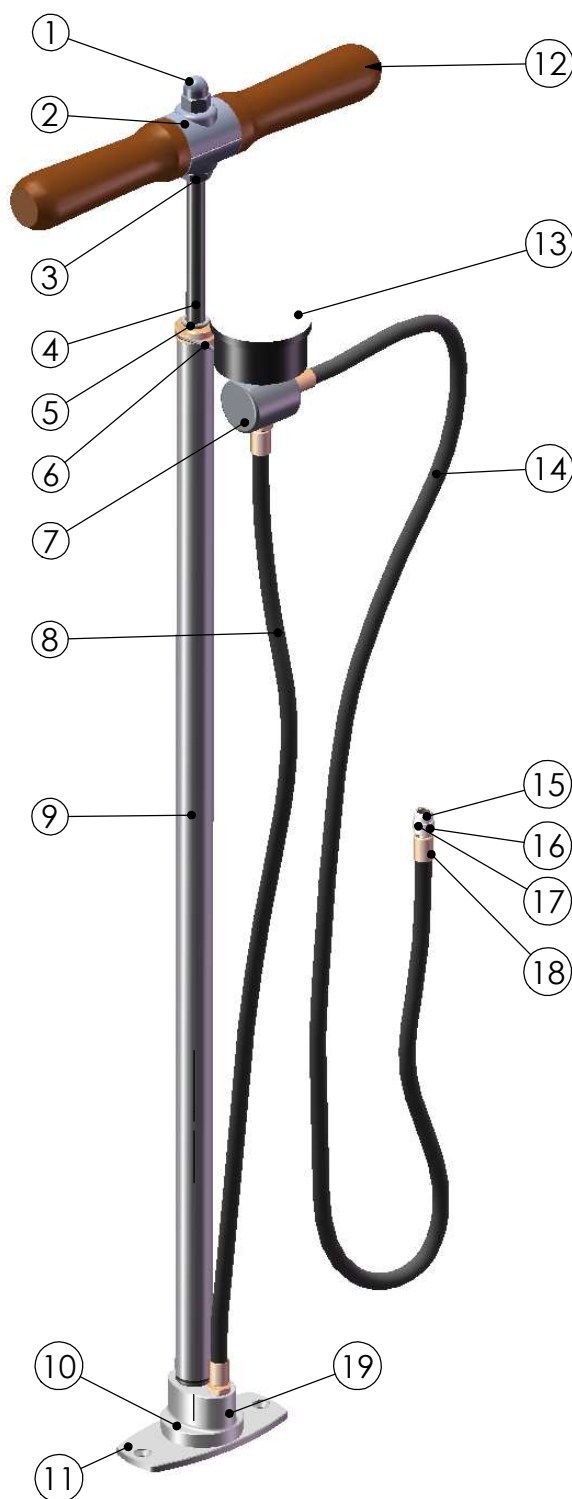

High Pressure Pump 0-60 bars (Pompe haute pression)

23 Z.A. Ribaute
31130 Quint-Fonsegrives
Tél. : 05 61 24 75 24
Fax : 05 61 24 75 25
e-mail : rd@fournales.fr

Parts list

(Nomenclature)

No. Article	# Number	Description	Qty
1	3W250074	Blind nut M10 (Ecrou borgne M10)	1
2	3D250009	Half cockles (Demi-coquille)	2
3	3W250075	Flat nut M10 (Ecrou plat)	1
4	2M020071	Sliding tube (Tige mobile)	1
5	3J120040	O-Ring 10x2,5	1
6	2D020006	Hanging clips (Clips de fixation)	1
7	2D010020	Support gauge (Support manomètre)	1
8	3D050011	Short inner tube (Flexible, L= 650mm)	1
9	2X230084	Main tube (Tube principal)	1
10	3W020101	Flat head screw M5x8 (Vis CHC tête fraisée)	2
11	2D010109	Aluminium sheet (Tôle Aluminium)	1
12	3D060004	Wood handle (Manche en bois)	1
13	3D060007	Pressure gauge 0-60 bars (Manomètre)	1
14	3D060010	Large inner tube (Flexible, L=1100mm)	1
15	3D050007	Screw connect (Ecrou moleté Schrader)	1
16	2D050013	Complete screw connect (Raccord de gonflage)	1
17	3J120029	O-Ring 2,5x1,2	1
18	2D020005	Socket of fastening (Douille de sertissage)	4
19	2D010015	Lower pump support (Pied de pompe)	1

23 Z.A. Ribaute
31130 Quint-Fonsegrives
Tél. : 05 61 24 75 24
Fax : 05 61 24 75 25
e-mail : rd@fournales.fr